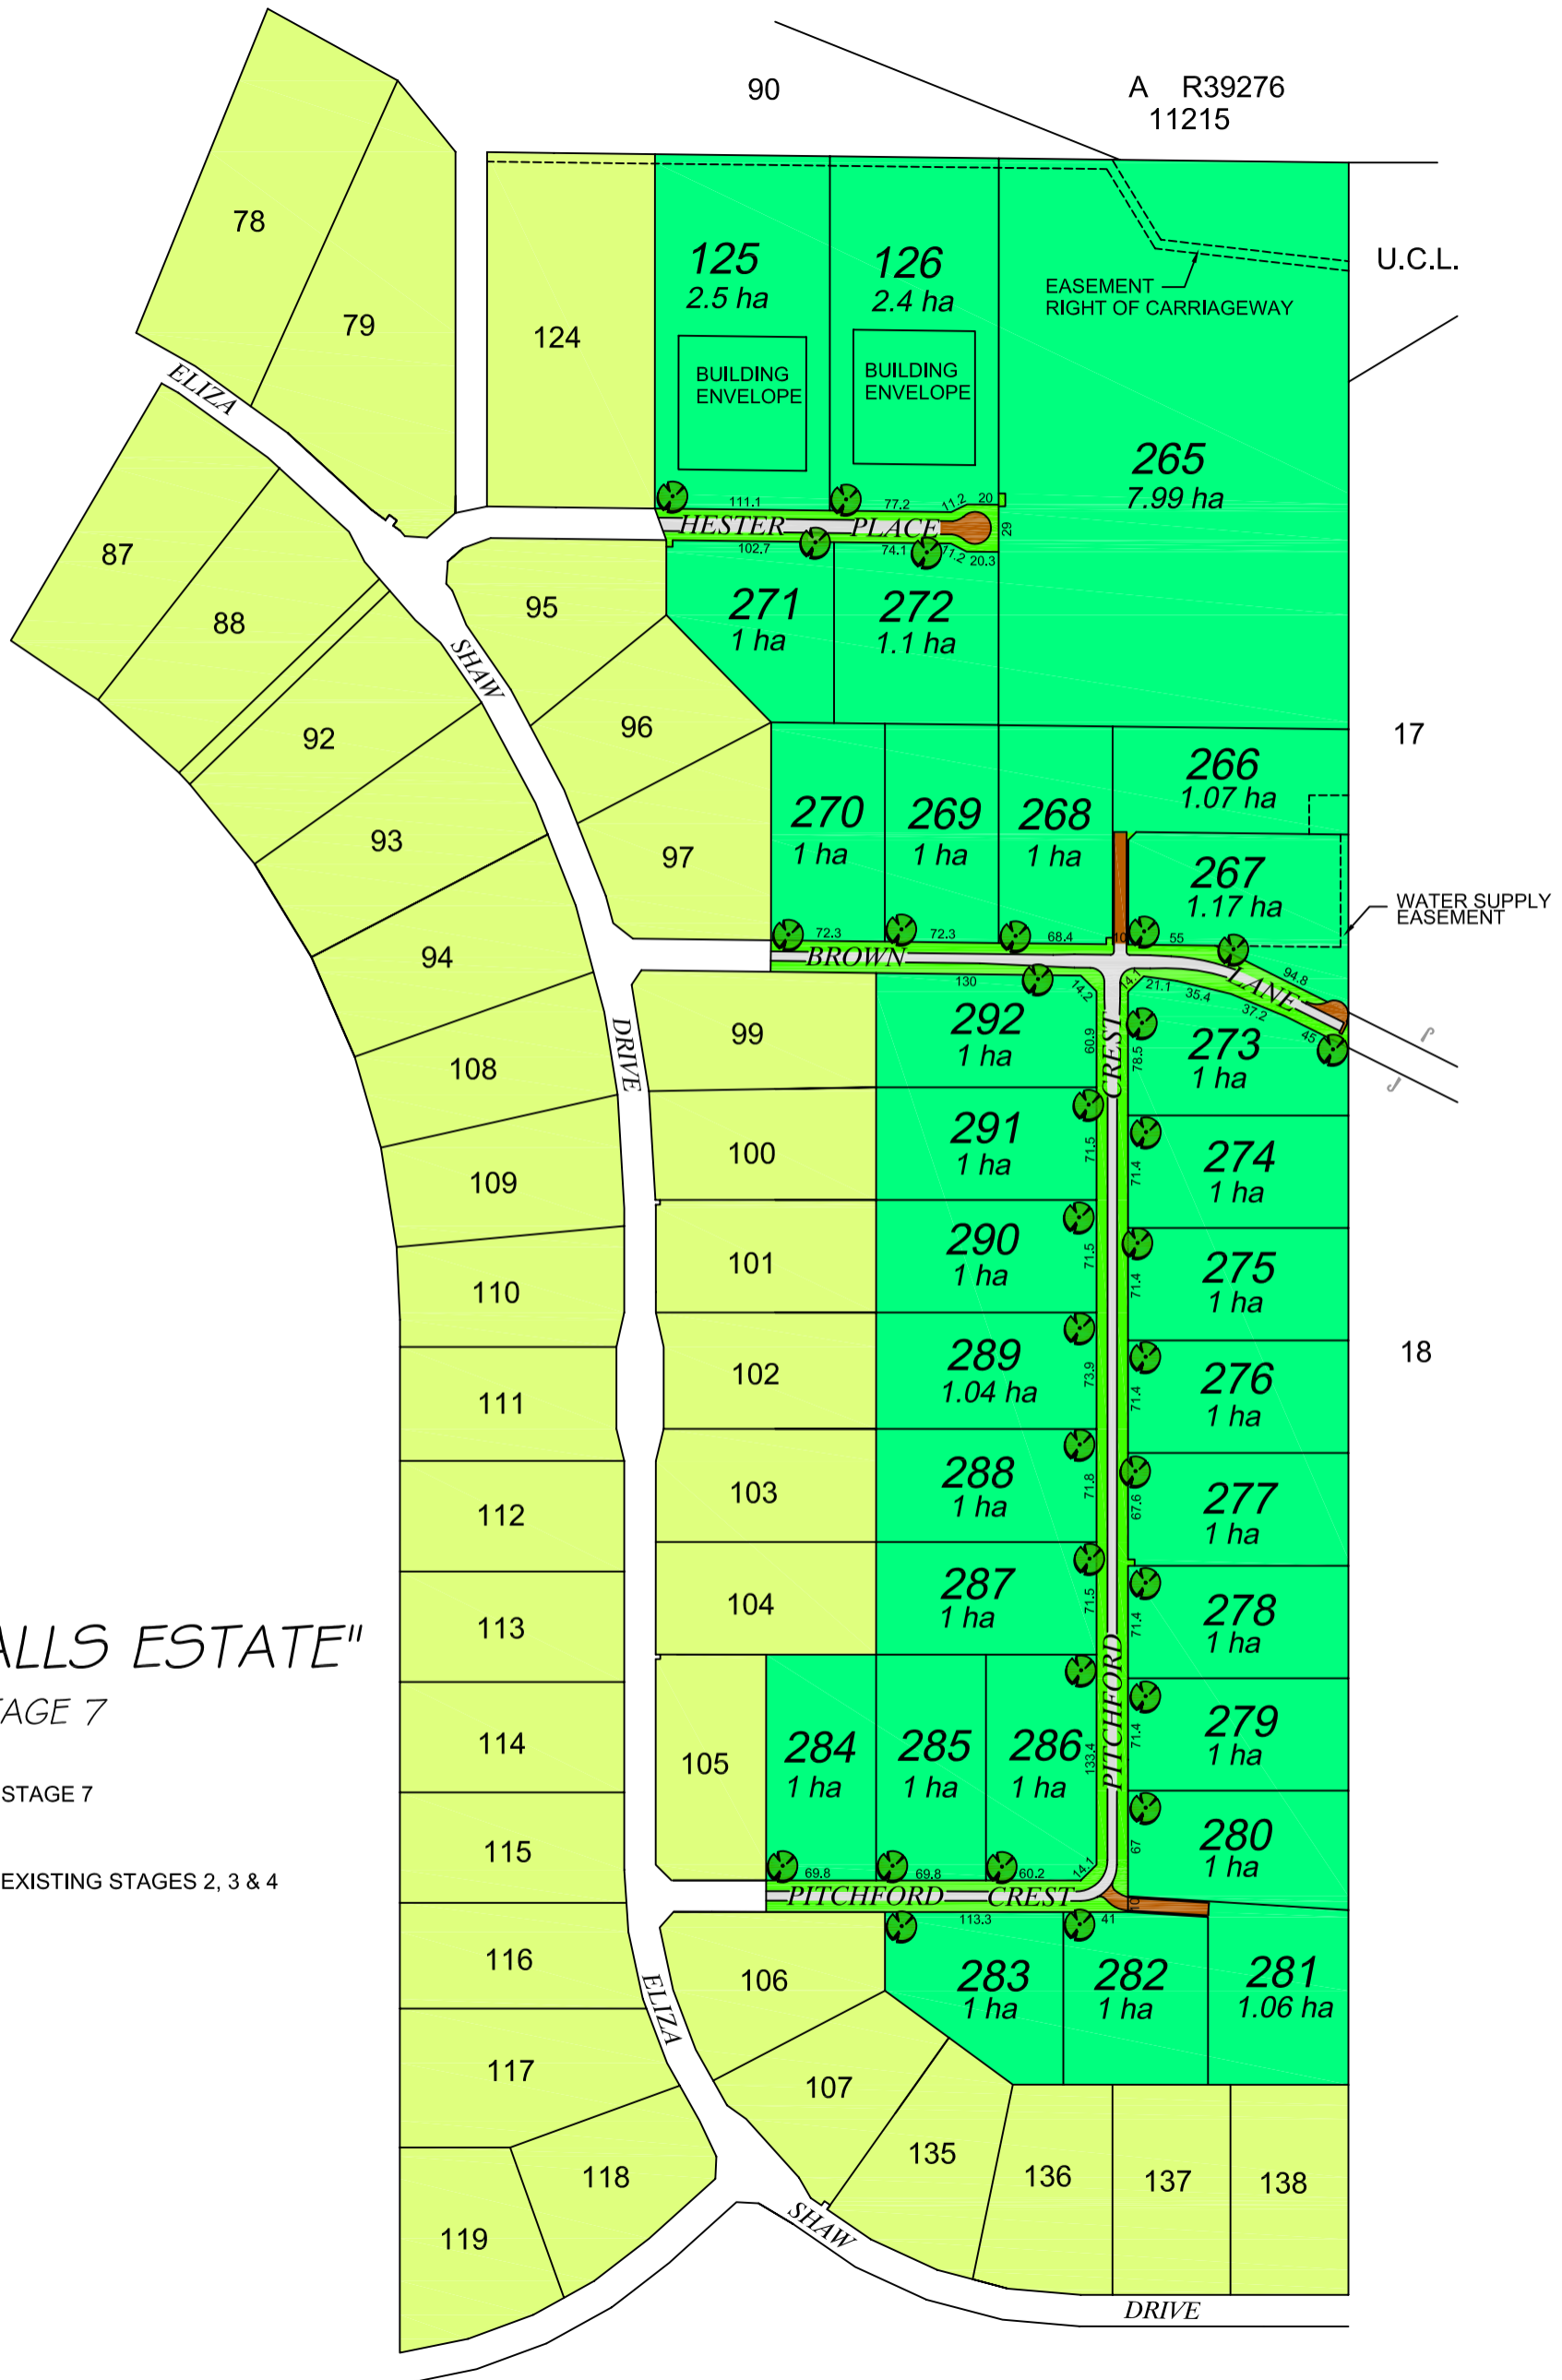

90

A R39276  
11215

# "PARK FALLS ESTATE"

STAGE 7

-  STAGE 7
-  EXISTING STAGES 2, 3 & 4