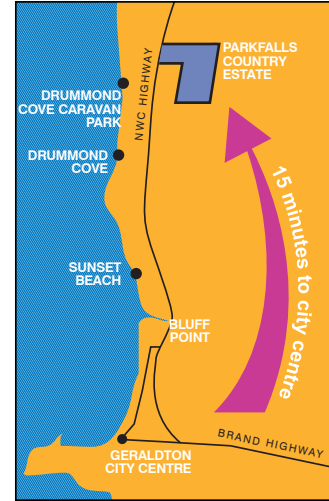

Parkfalls

COUNTRY ESTATE BY THE SEA