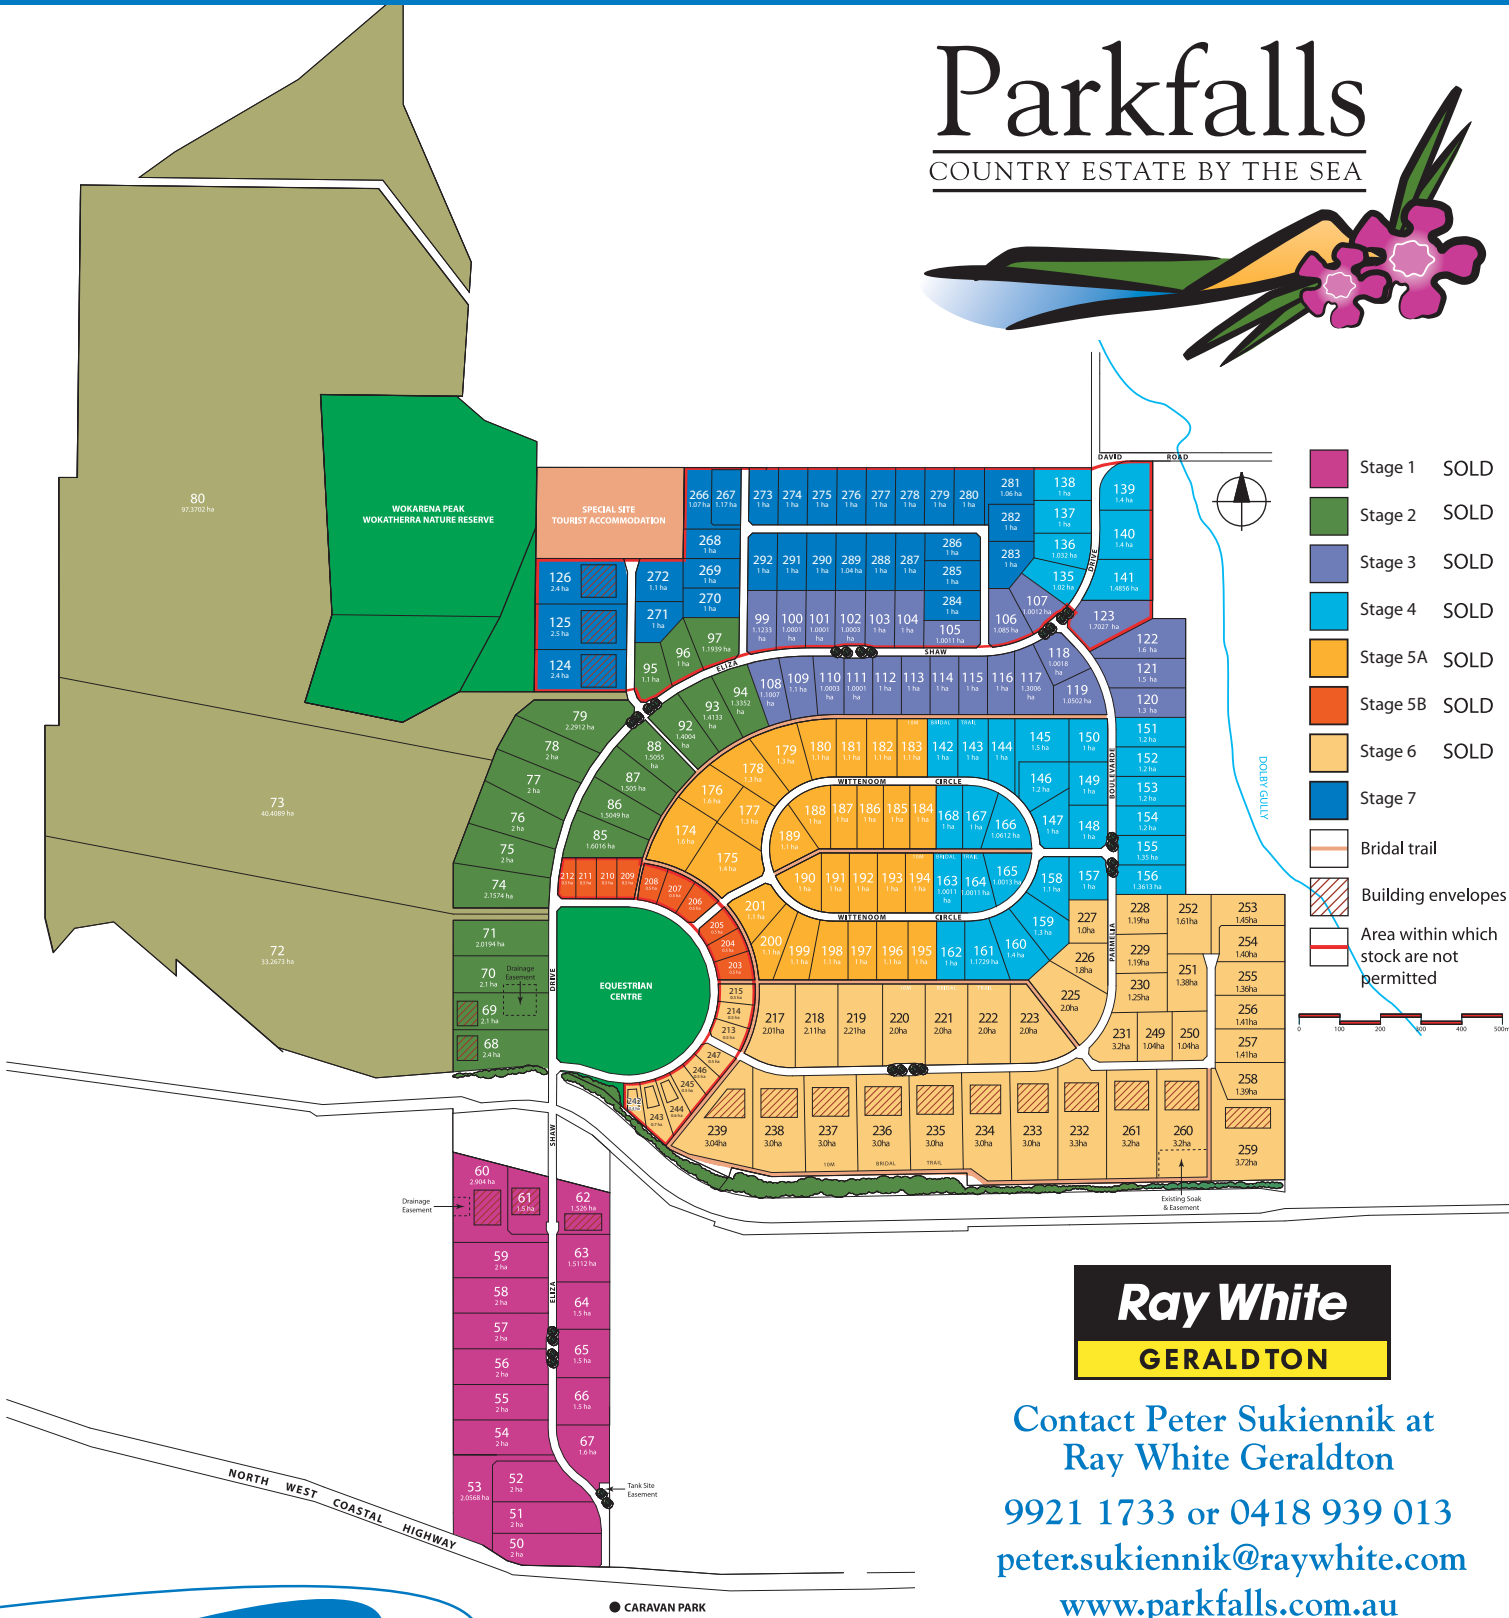

Are you looking for space to breathe?

Parkfalls

COUNTRY ESTATE BY THE SEA

- Stage 1 SOLD
- Stage 2 SOLD
- Stage 3 SOLD
- Stage 4 SOLD
- Stage 5A SOLD
- Stage 5B SOLD
- Stage 6 SOLD
- Stage 7
- Bridal trail
- Building envelopes
- Area within which stock are not permitted

Ray White
GERALDTON

Contact Peter Sukiennik at
Ray White Geraldton
9921 1733 or 0418 939 013
peter.sukiennik@raywhite.com
www.parkfalls.com.au